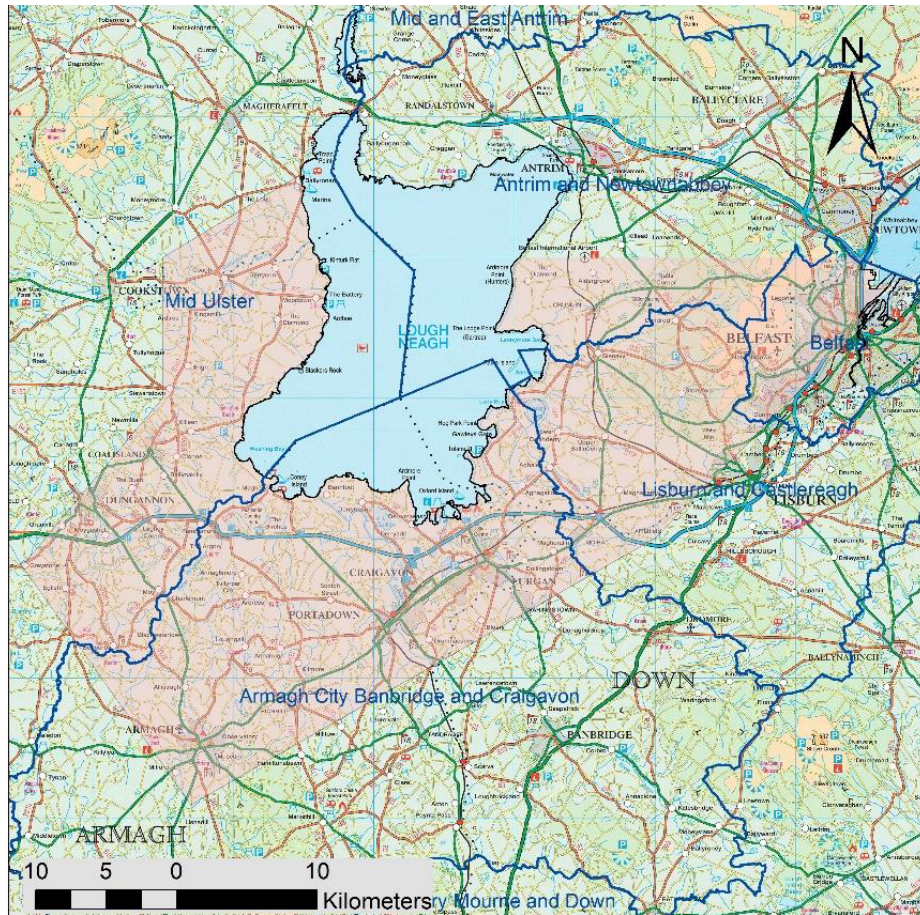

# Appendix 1

## Appendix 1

Application area – shaded pink.

Belfast City Council wards covered entirely or in part by the Licence application.

Andersonstown	Ardoyne	Ballygomartin	Ballymurphy	Ballysillan
Beechmount	Belvue	Blackstaff	Cavehill	Central
Chichester Park	Cliftonville	Clonard	Collin Glen	Duncairn
Dunmurry	Falls	Falls Park	Forth River	Fortwilliam
Innisfayle	Ladybrook	Lagmore	Legoniel	Musgrave
New Lodge	Poleglass	Shankill	Shaw's Road	Stewartstown
Sydenham	Turf Lodge	Twinbrook	Water Works	Windsor
Woodvale				